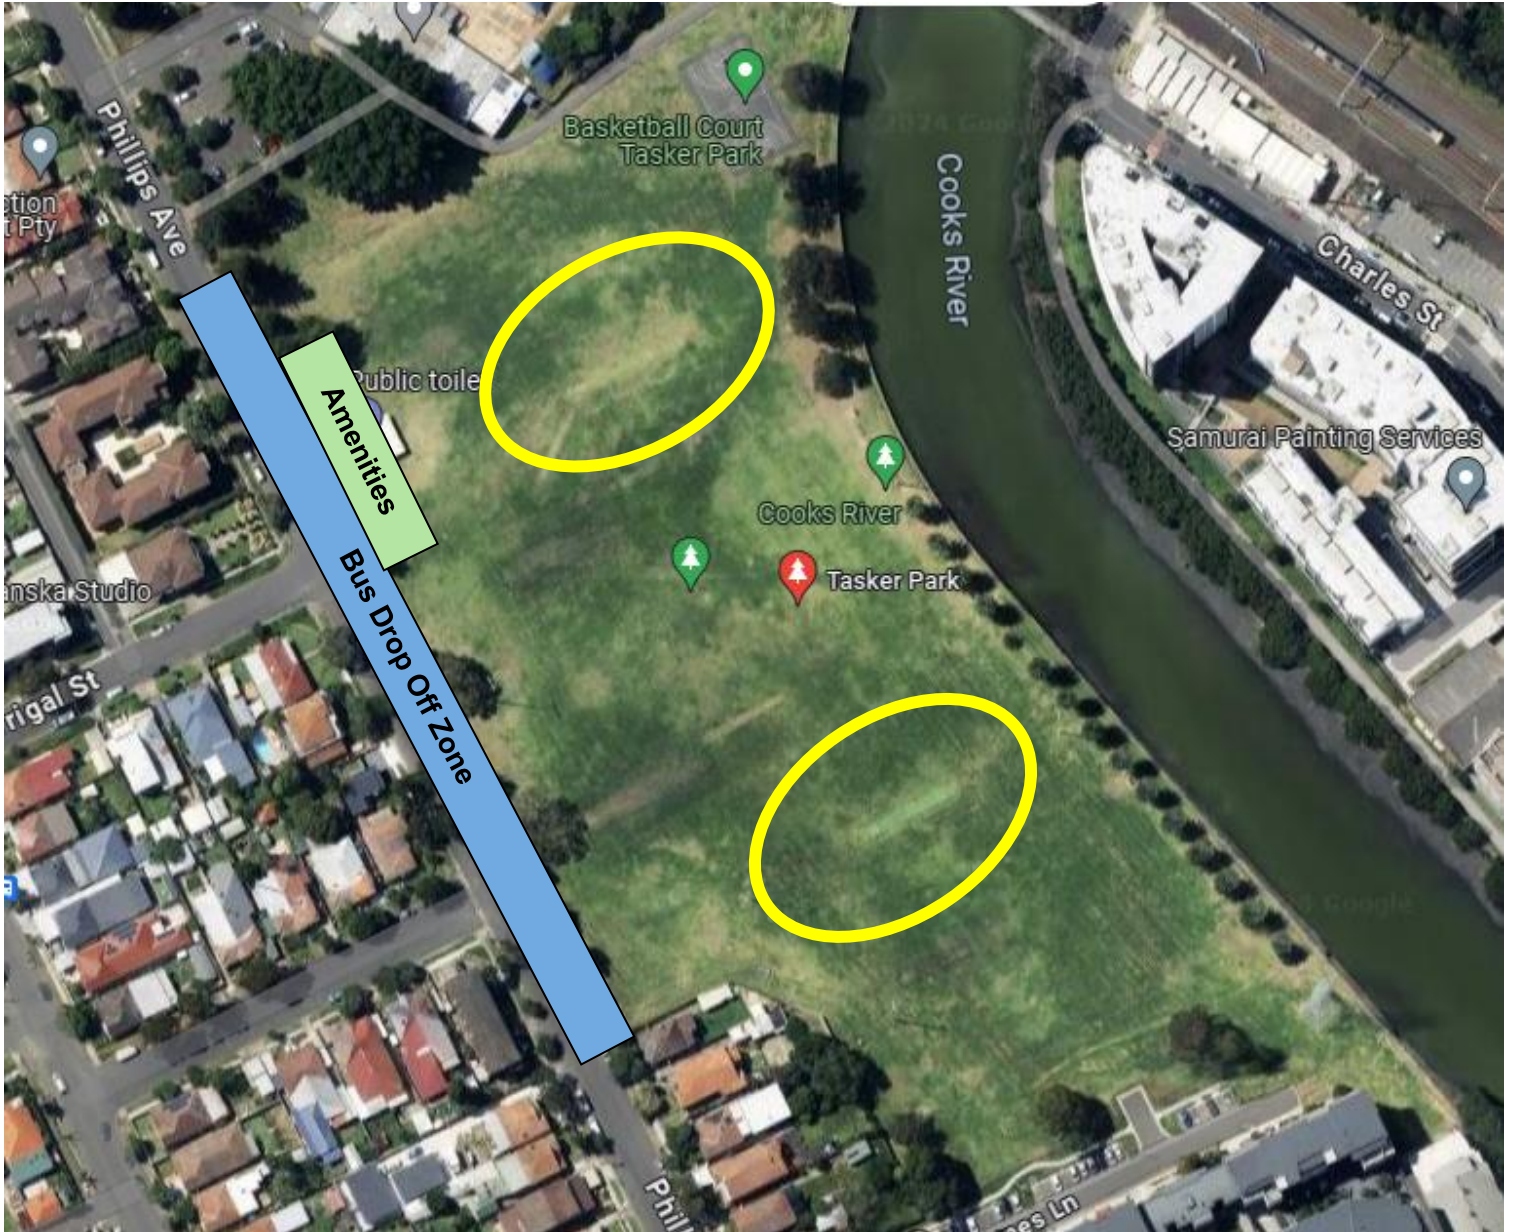

# Wiley Park PSSA Zone Cricket Ground Maps

## Parry Park: 571 – 577 Punchbowl Road, Lakemba

# Tasker Park: Philips Avenue, Canterbury