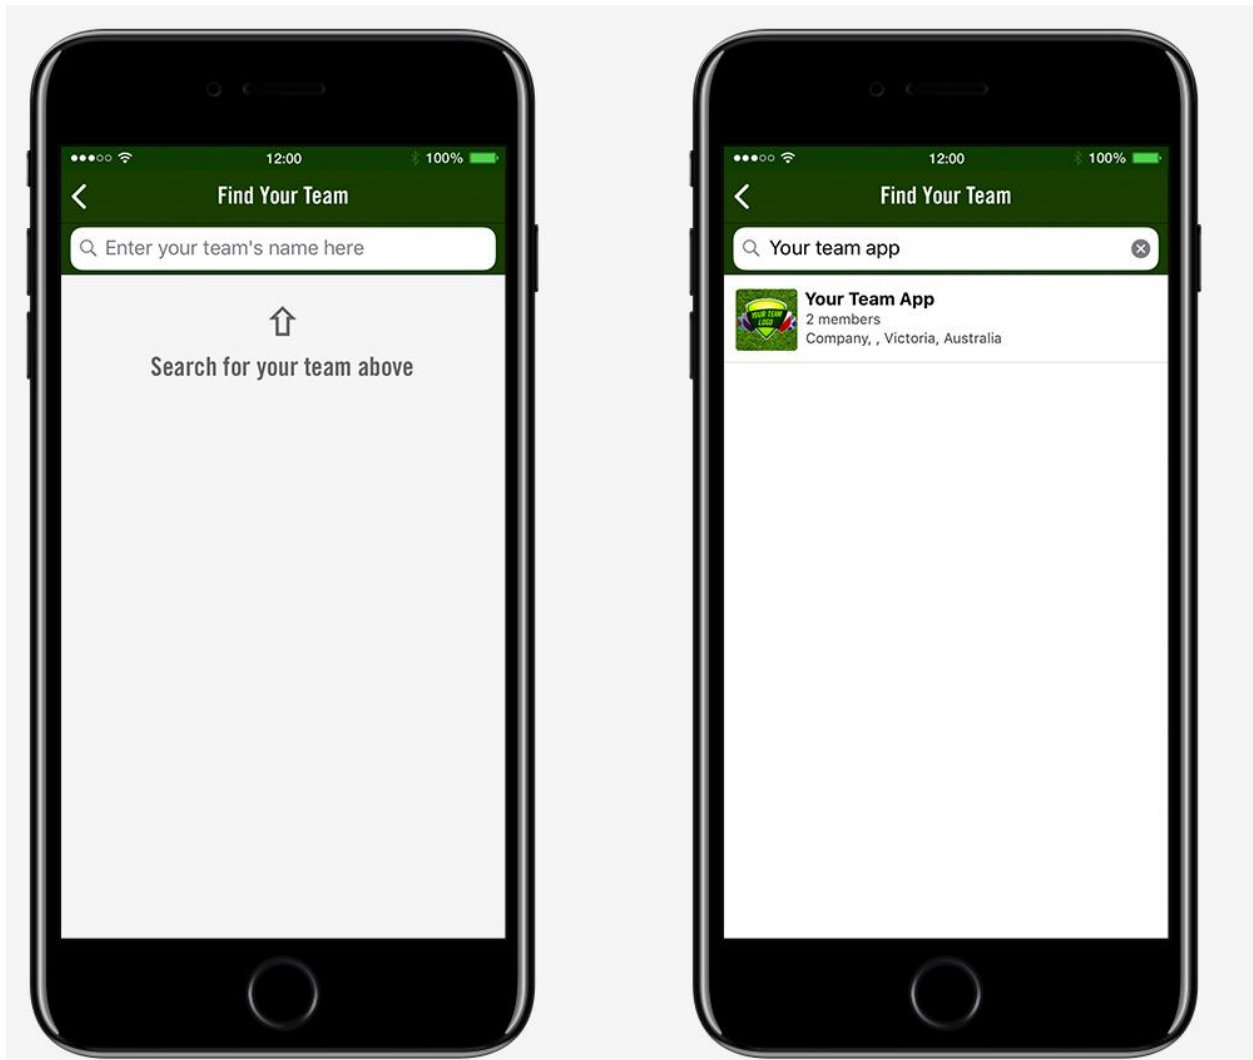

Join a team on Team App:

Download Team App from the App Store or Google Play, register as a Team App member, search for your team and request to become a member. You can also join via www.teamapp.com

How to Join?:

1. Tap search from the main screen or press 'find your team/club' icon.

2. Search for your team. Search for Wiley Park PSSA.

3. Tap become a member.

Note: Different teams may request different information when joining.