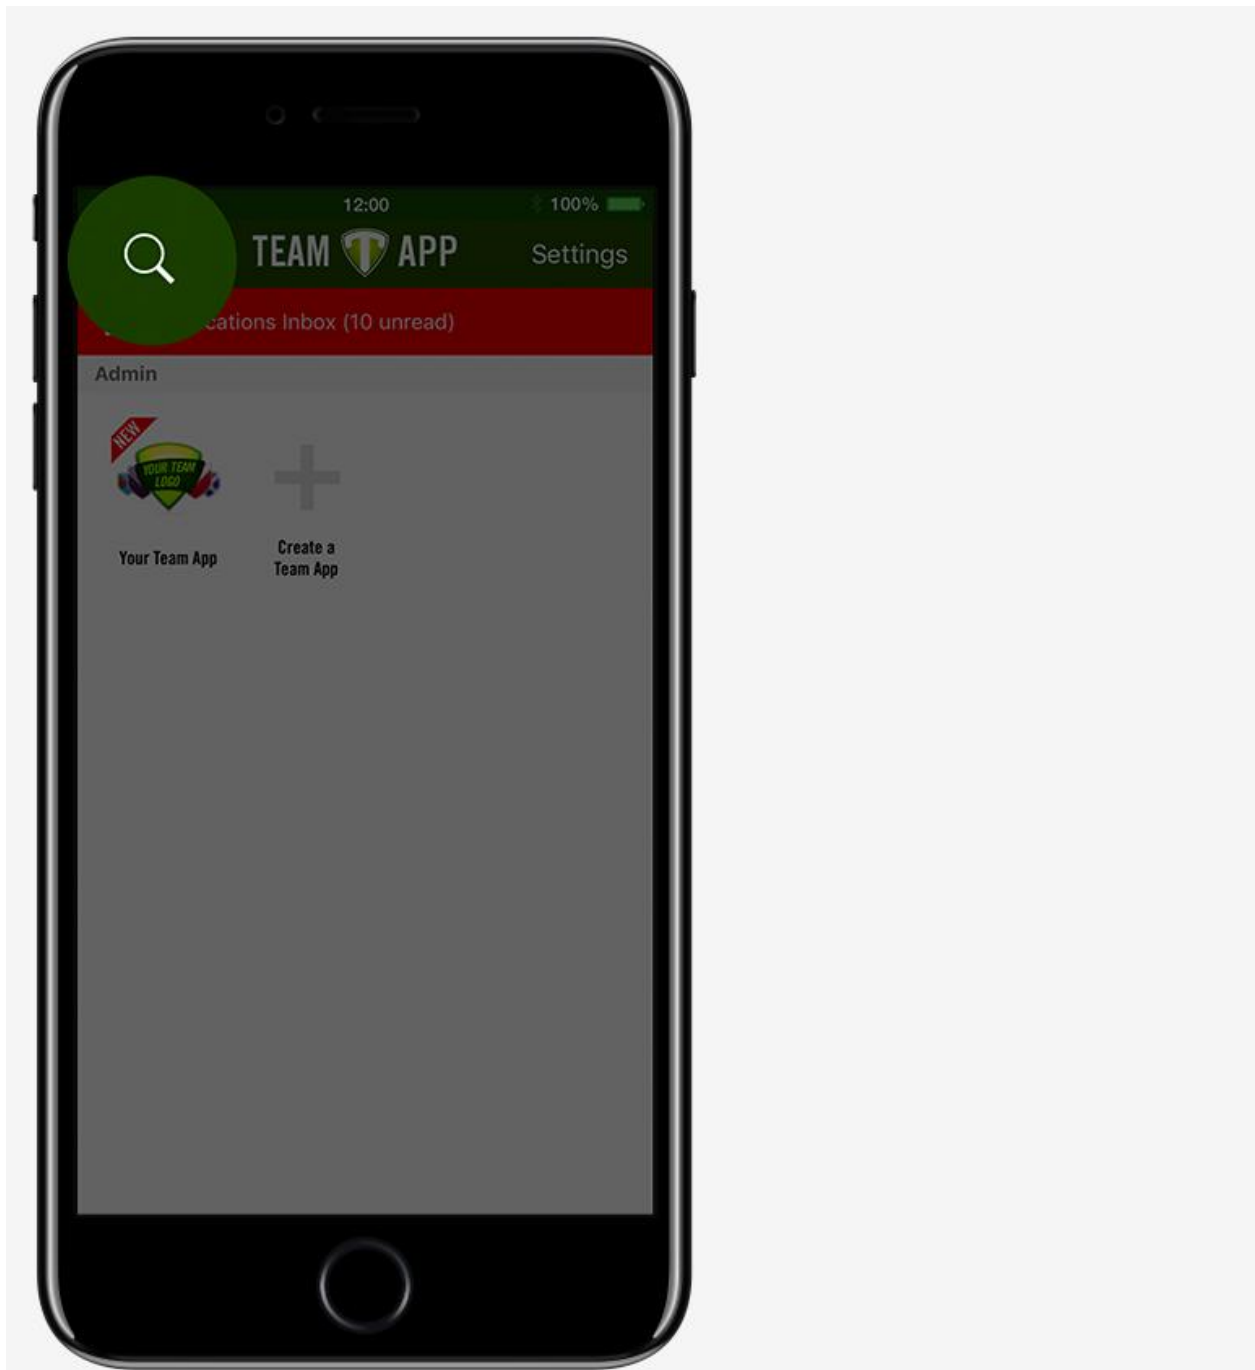

Join a team on Team App:

Download Team App from the App Store or Google Play, register as a Team App member, search for your team and request to become a member. You can also join via www.teamapp.com

How to Join?:

1. Tap search from the main screen or press 'find your team/club' icon.